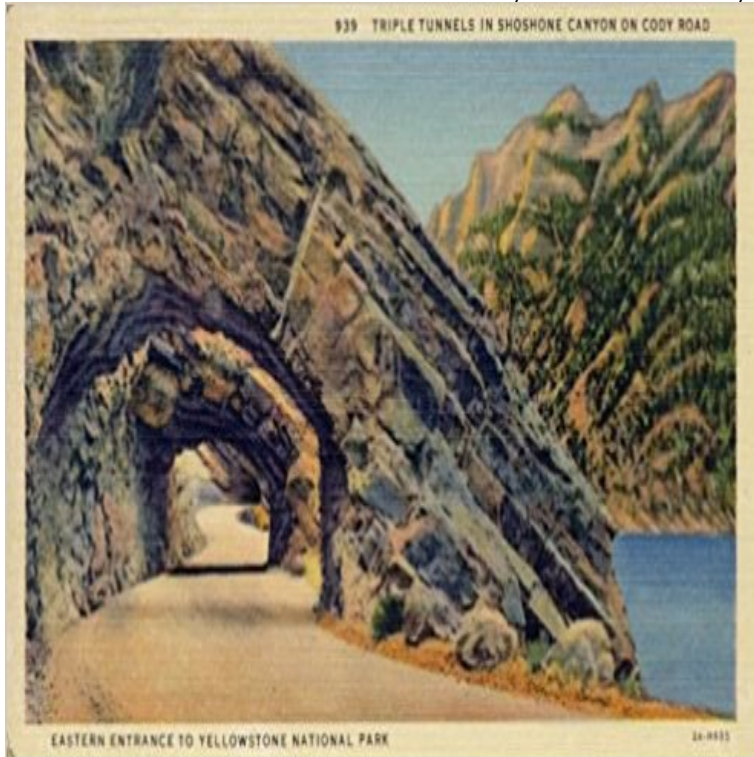

Vintage Eastern Entrance to Yellowstone National Park Postcard: Triple Tunnels in Shoshone Canyon on Cody Road

Card is titled: 939 / Triple Tunnels in Shoshone Canyon on Cody Road / Eastern Entrance to Yellowstone National Park / 2A-H685. Printed on back of postcard: TRIPLE TUNNELS The wonders of the Yellowstone trip begin on entering Shoshone Canyon, the mighty gorge through which the Shoshone River takes its course. The walls of the canyon are nearly perpendicular and yet along the side of Rattlesnake Mountain a road for a length of 8 miles has been blasted from solid rock. In many places the road passes through tunnels in the granite walls. Publishing information: C.T. Art-Colortone, Sanborn Souvenir Co., Denver, Colo. 1940s, considered a mid-century collectible card printed on linen style paper. Divided back.

jizzbook.biz

Vintage Easten Entrance to Yellowstone National Park Postcard: Triple Tunnels in Shoshone Canyon on Cody Road

omanuko.biz

laretans.biz

fieldpdfs.biz

namereadfox.biz

koterapdf.biz

pocketpdfbk.biz